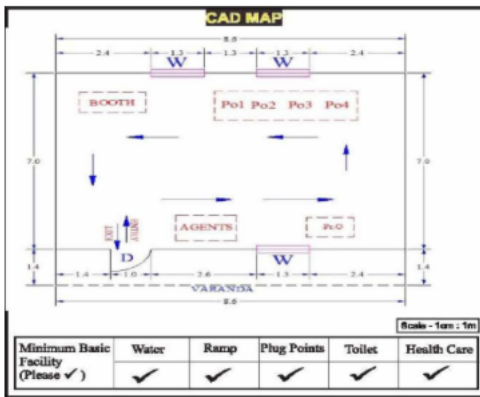

Nazri Naksha

Google Map View

Cad View