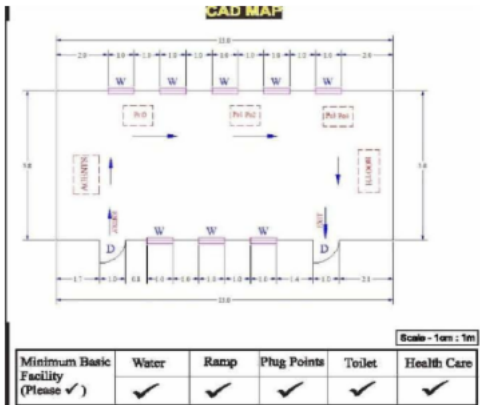

Nazri Naksha

Google Map View

Polling Station Building Front View

Polling Station Front View

Cad View

Key MAP View