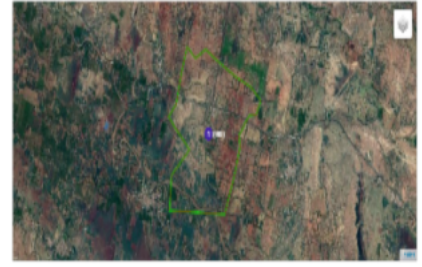

Nazri Naksha

Google Map View