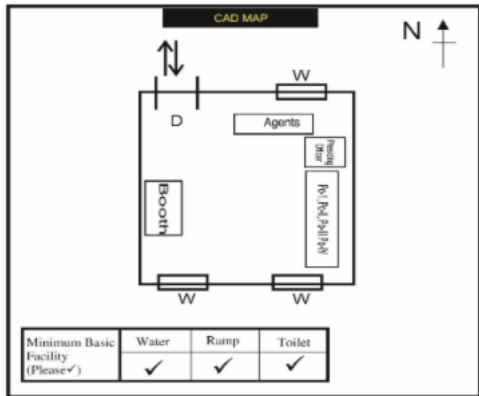

Nazri Naksha

Google Map View

Polling Station Building Front View

Polling Station Front View

Cad View

Key MAP View