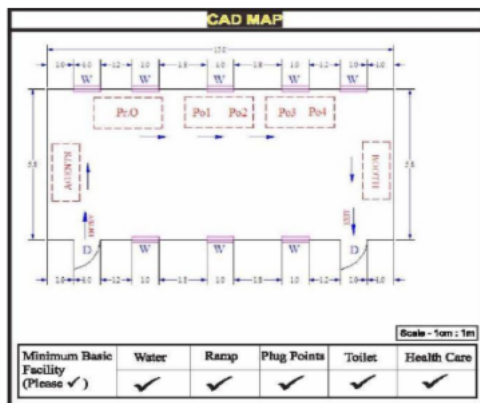

Nazri Naksha

Google Map View

Polling Station Building Front View

Polling Station Front View

Cad View

Key MAP View