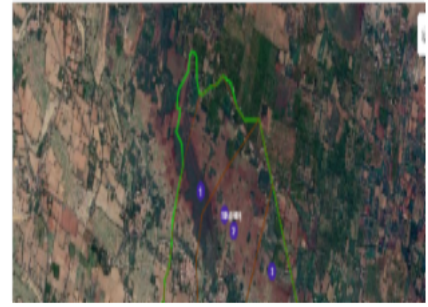

Nazri Naksha

Google Map View