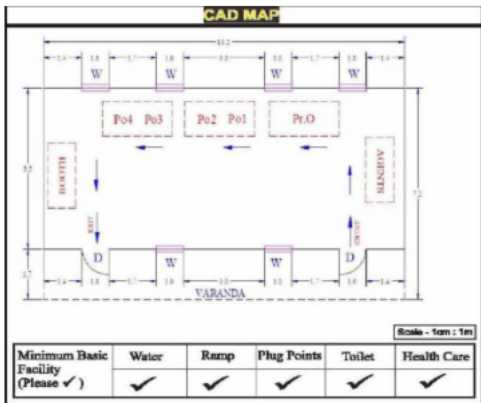

Nazri Naksha

Google Map View

Polling Station Building Front View

Polling Station Front View

Cad View

Key MAP View