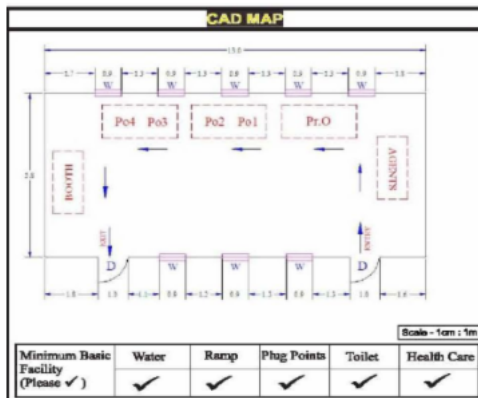

Nazri Naksha

Google Map View

Polling Station Building Front View

Polling Station Front View

Cad View

Key MAP View