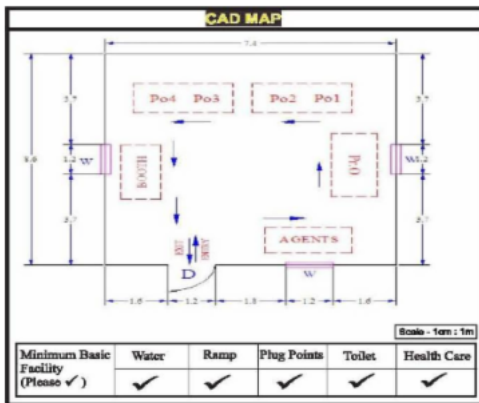

Nazri Naksha

Google Map View

Polling Station Building Front View

Polling Station Front View

Cad View

Key MAP View