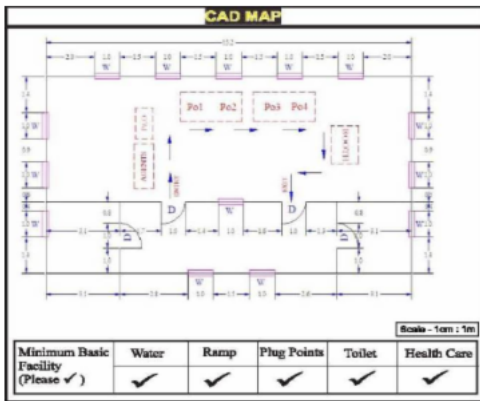

Nazri Naksha

Google Map View

Polling Station Building Front View

Polling Station Front View

Cad View

Key MAP View