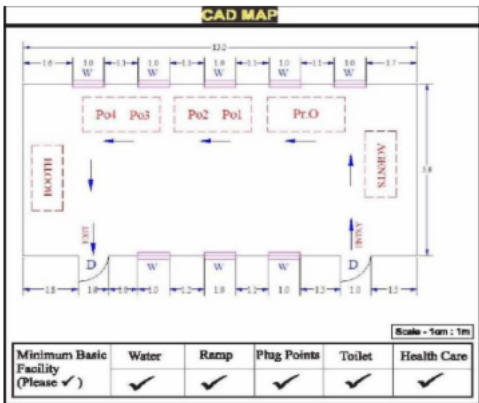

Nazri Naksha

Google Map View

Polling Station Building Front View

Polling Station Front View

Cad View

Key MAP View