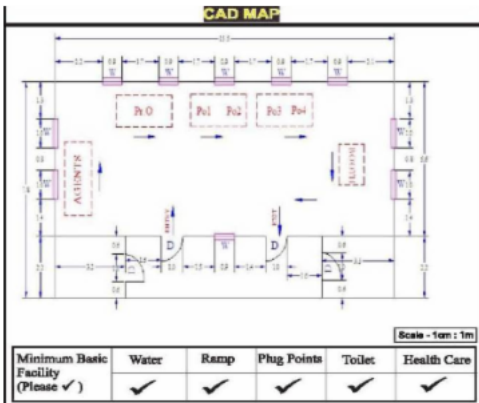

Nazri Naksha

Google Map View

Polling Station Building Front View

Polling Station Front View

Cad View

Key MAP View