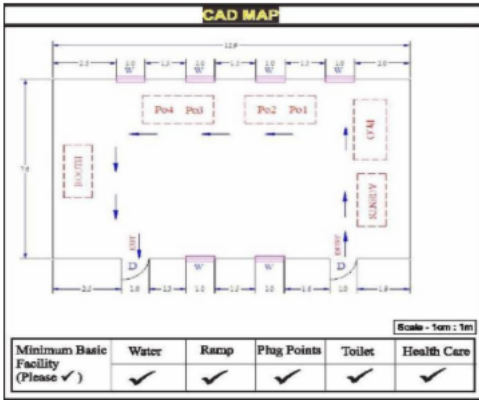

Nazri Naksha

Google Map View

Polling Station Building Front View

Polling Station Front View

Cad View

Key MAP View