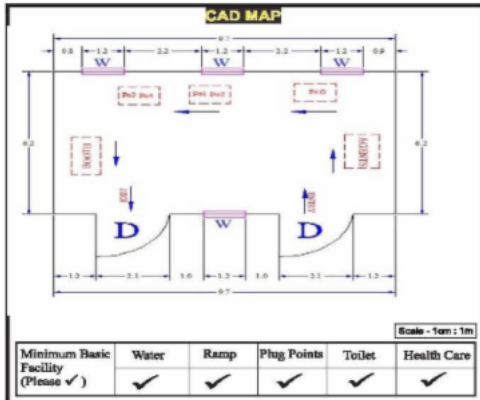

Nazri Naksha

Google Map View

Polling Station Building Front View

Polling Station Front View

Cad View

Key MAP View