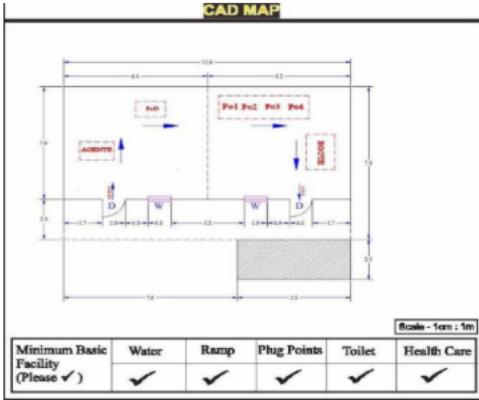

Nazri Naksha

Google Map View

Polling Station Building Front View

Polling Station Front View

Cad View

Key MAP View