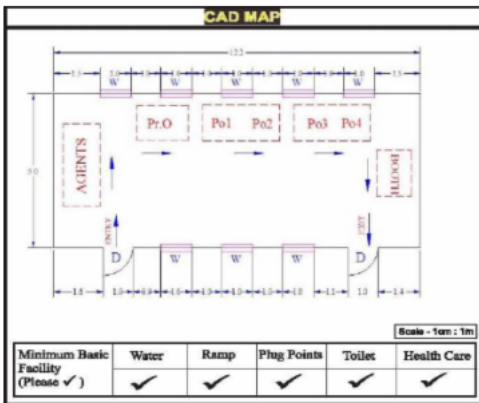

Nazri Naksha

Google Map View

Polling Station Building Front View

Polling Station Front View

Cad View

Key MAP View