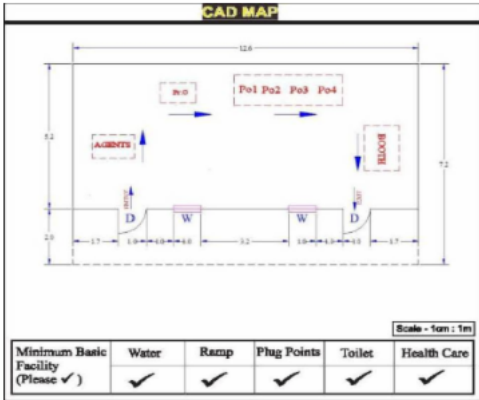

Nazri Naksha

Google Map View

Polling Station Building Front View

Polling Station Front View

Cad View

Key MAP View