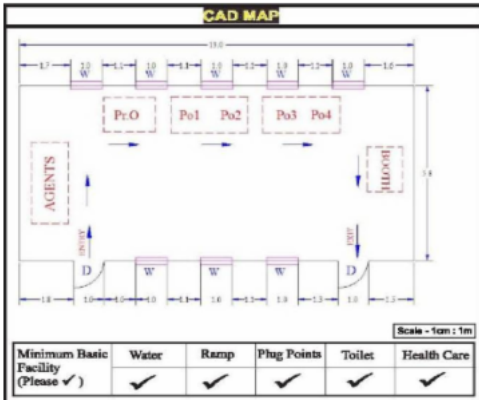

Nazri Naksha

Google Map View

Polling Station Building Front View

Polling Station Front View

Cad View

Key MAP View