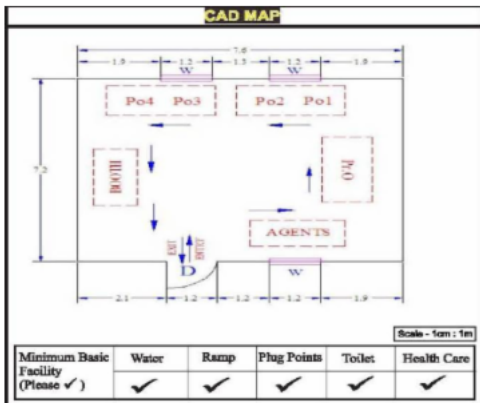

Nazri Naksha

Google Map View

Polling Station Building Front View

Polling Station Front View

Cad View

Key MAP View