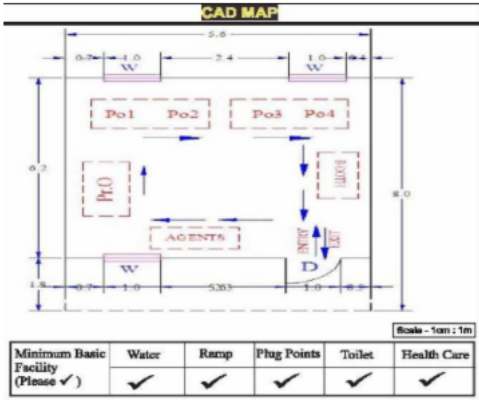

Nazri Naksha

Google Map View

Polling Station Building Front View

Polling Station Front View

Cad View

Key MAP View