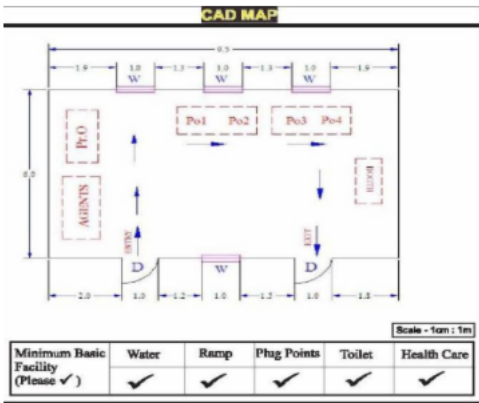

Nazri Naksha

Google Map View

Polling Station Building Front View

Polling Station Front View

Cad View

Key MAP View