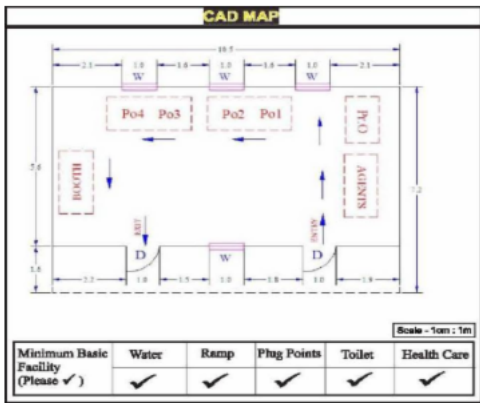

Nazri Naksha

Google Map View

Polling Station Building Front View

Polling Station Front View

Cad View

Key MAP View