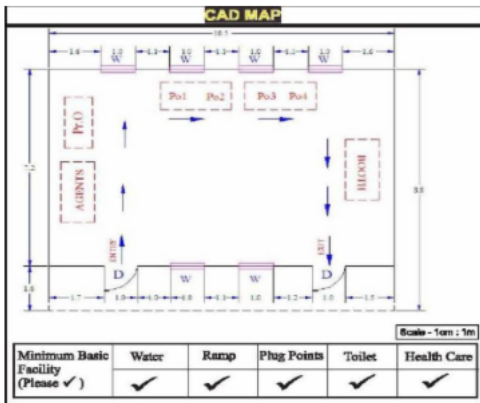

Nazri Naksha

Google Map View

Polling Station Building Front View

Polling Station Front View

Cad View

Key MAP View