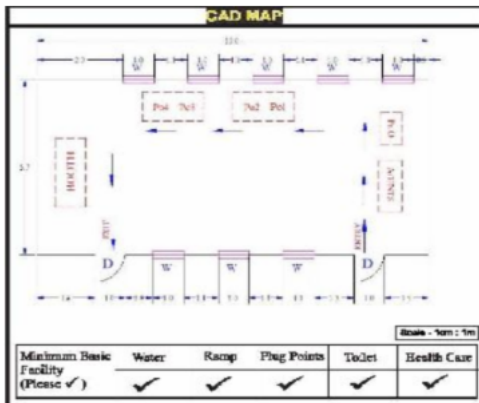

Nazri Naksha

Google Map View

Polling Station Building Front View

Polling Station Front View

Cad View

Key MAP View