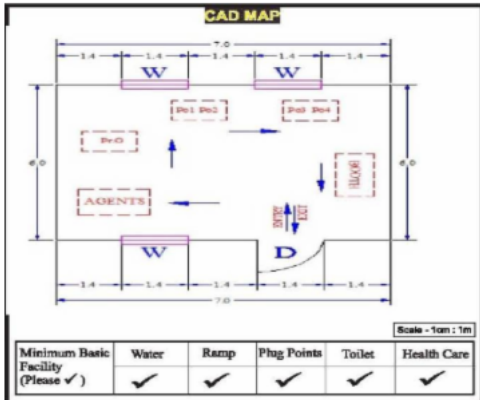

Nazri Naksha

Google Map View

Polling Station Building Front View

Polling Station Front View

Cad View

Key MAP View