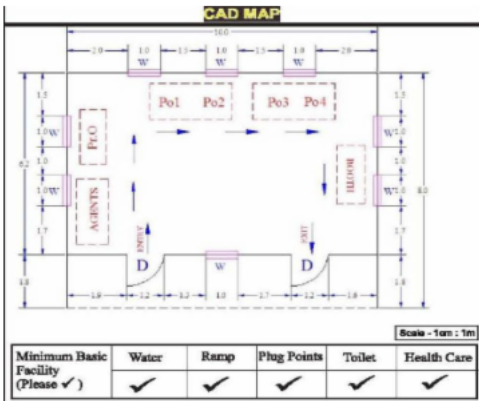

Nazri Naksha

Google Map View

Polling Station Building Front View

Polling Station Front View

Cad View

Key MAP View