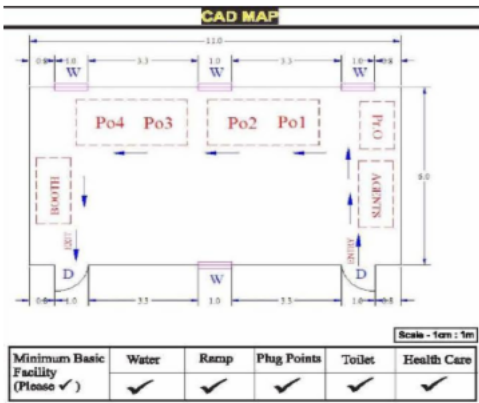

Nazri Naksha

Google Map View

Polling Station Building Front View

Polling Station Front View

Cad View

Key MAP View