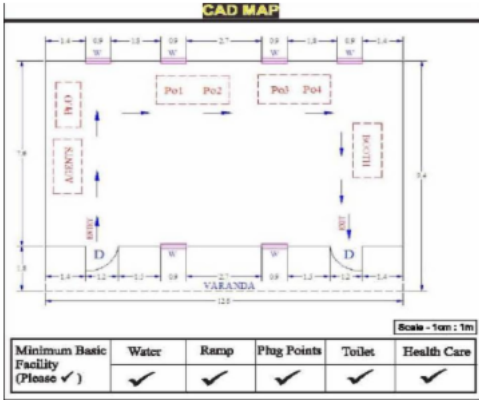

Nazri Naksha

Google Map View

Polling Station Building Front View

Polling Station Front View

Cad View

Key MAP View