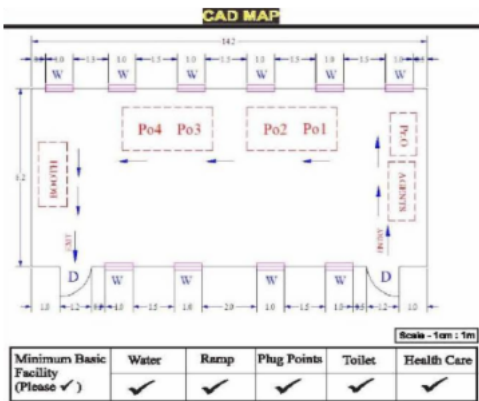

Nazri Naksha

Google Map View

Polling Station Building Front View

Polling Station Front View

Cad View

Key MAP View