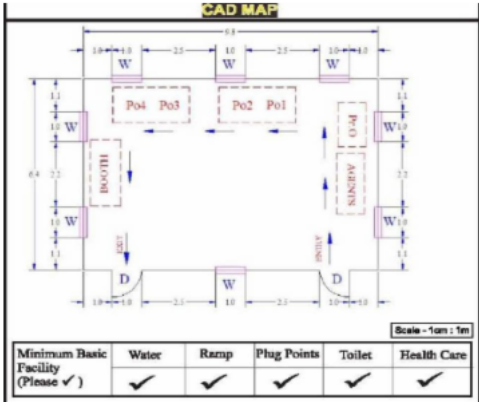

Nazri Naksha

Google Map View

Polling Station Building Front View

Polling Station Front View

Cad View

Key MAP View