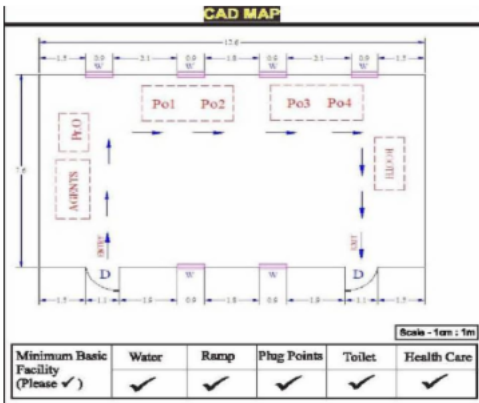

Nazri Naksha

Google Map View

Polling Station Building Front View

Polling Station Front View

Cad View

Key MAP View