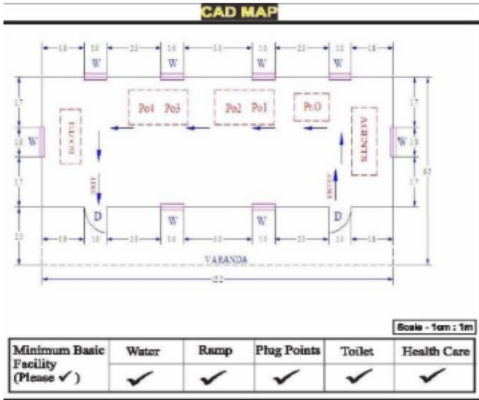

Nazri Naksha

Google Map View

Polling Station Building Front View

Polling Station Front View

Cad View

Key MAP View