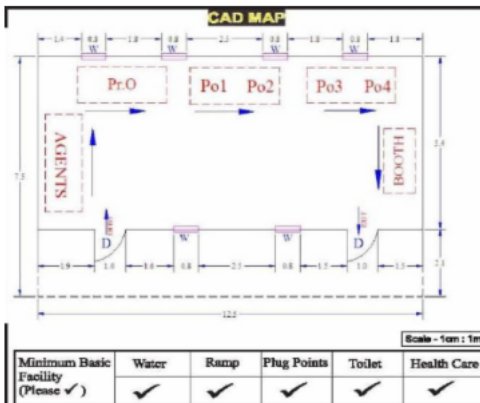

Nazri Naksha

Google Map View

Polling Station Building Front View

Polling Station Front View

Cad View

Key MAP View