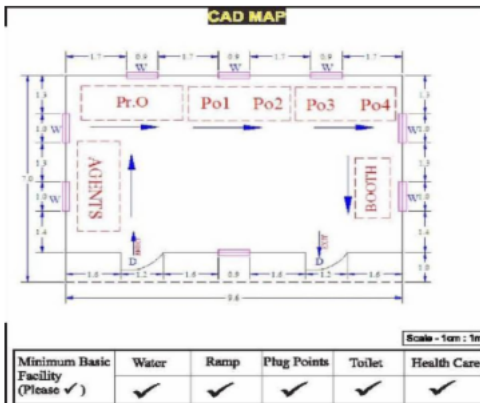

Nazri Naksha

Google Map View

Polling Station Building Front View

Polling Station Front View

Cad View

Key MAP View