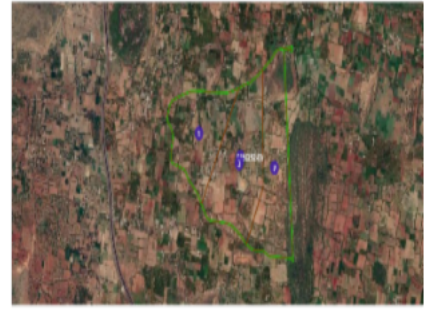

Nazri Naksha

Google Map View