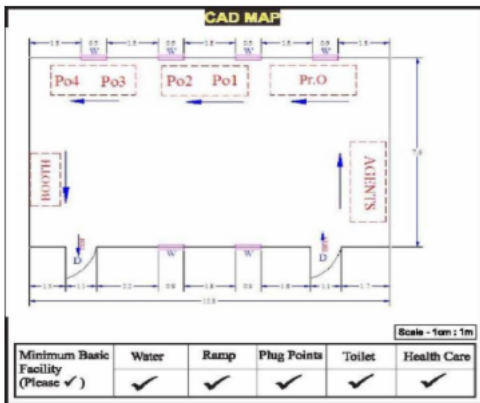

Nazri Naksha

Google Map View

Polling Station Building Front View

Polling Station Front View

Cad View

Key MAP View