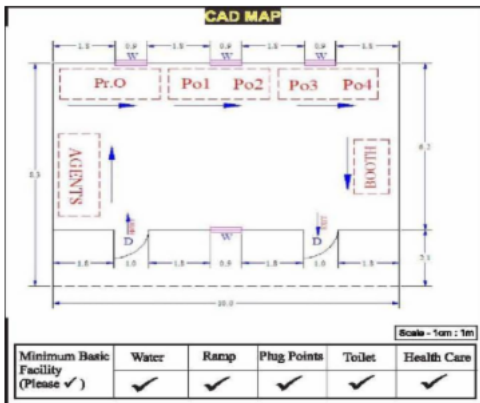

Nazri Naksha

Google Map View

Polling Station Building Front View

Polling Station Front View

Cad View

Key MAP View