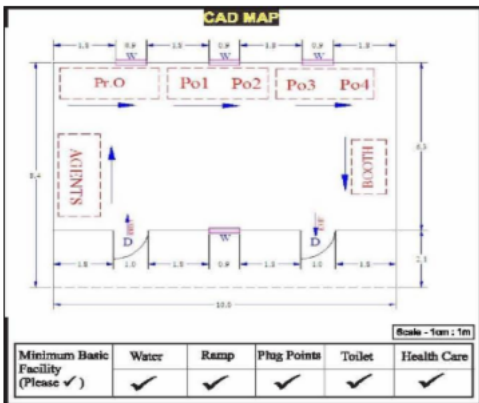

Nazri Naksha

Google Map View

Polling Station Building Front View

Polling Station Front View

Cad View

Key MAP View