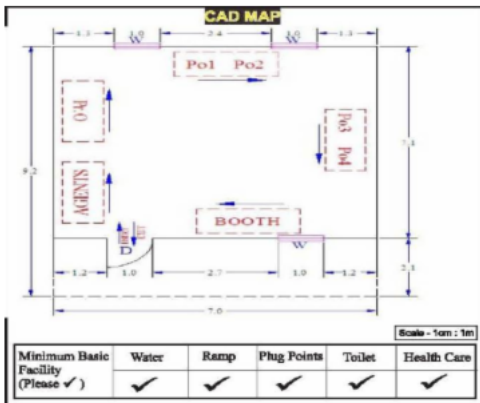

Nazri Naksha

Google Map View

Polling Station Building Front View

Polling Station Front View

Cad View

Key MAP View