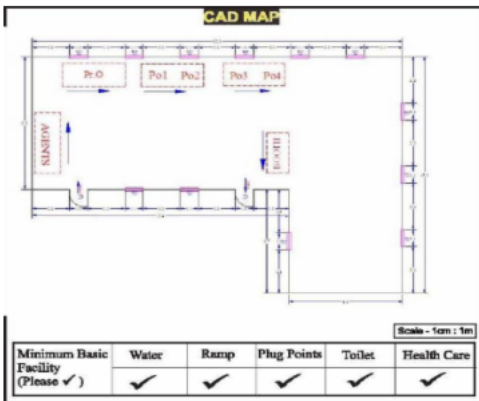

Nazri Naksha

Google Map View

Polling Station Building Front View

Polling Station Front View

Cad View

Key MAP View