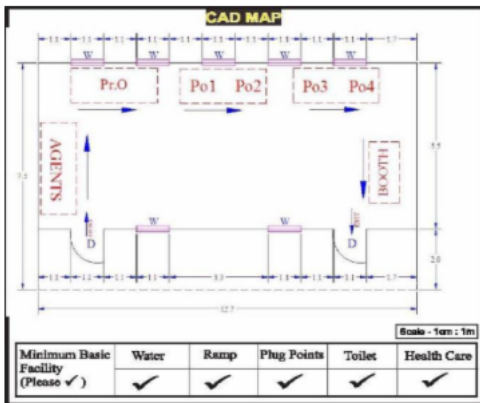

Nazri Naksha

Google Map View

Polling Station Building Front View

Polling Station Front View

Cad View

Key MAP View