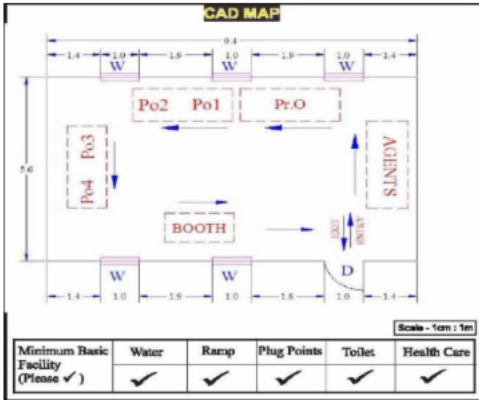

Nazri Naksha

Google Map View

Polling Station Building Front View

Polling Station Front View

Cad View

Key MAP View