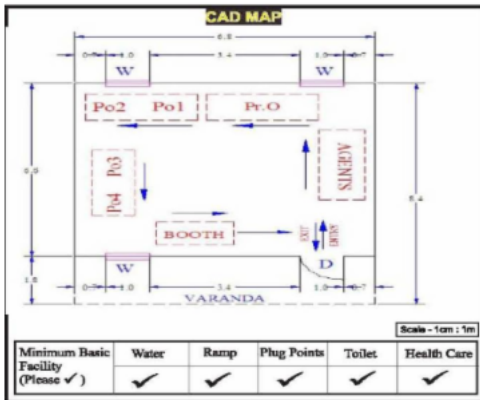

Nazri Naksha

Google Map View

Polling Station Building Front View

Polling Station Front View

Cad View

Key MAP View