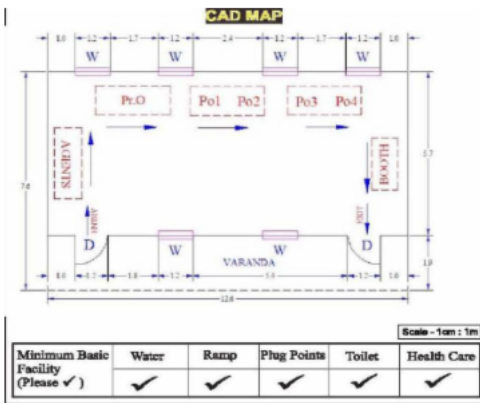

Nazri Naksha

Google Map View

Polling Station Building Front View

Polling Station Front View

Cad View

Key MAP View