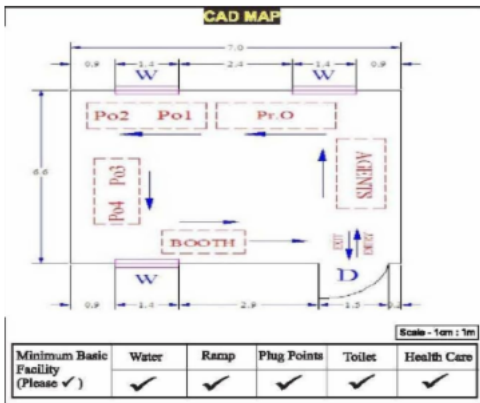

Nazri Naksha

Google Map View

Polling Station Building Front View

Polling Station Front View

Cad View

Key MAP View