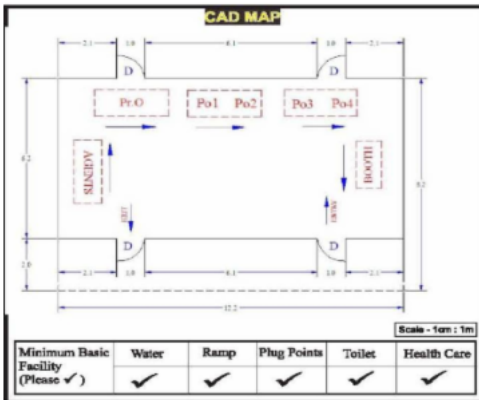

Nazri Naksha

Google Map View

Polling Station Building Front View

Polling Station Front View

Cad View

Key MAP View