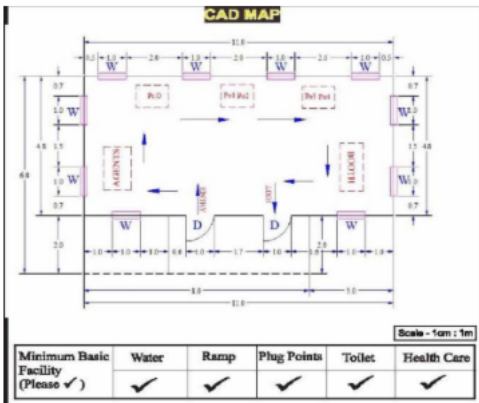

Nazri Naksha

Google Map View

Polling Station Building Front View

Polling Station Front View

Cad View

Key MAP View