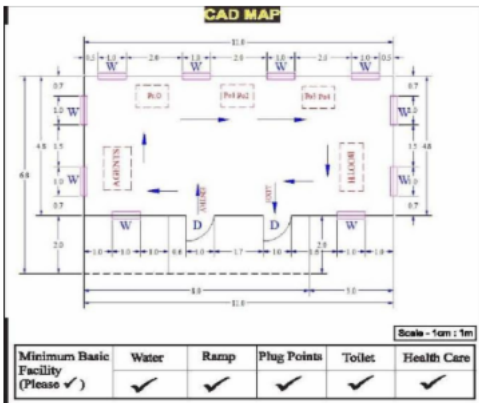

Nazri Naksha

Google Map View

Polling Station Building Front View

Polling Station Front View

Cad View

Key MAP View