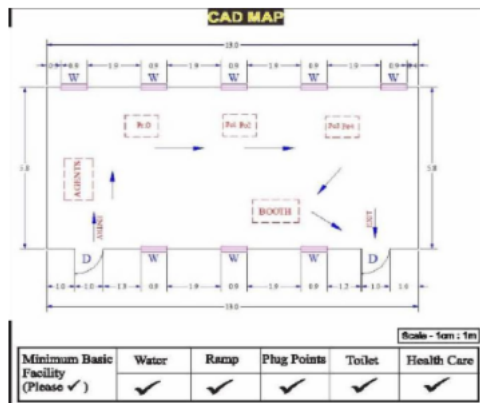

Cad View

- (a) Landmarks
- (b) Road Names
- (c) Traffic Flow