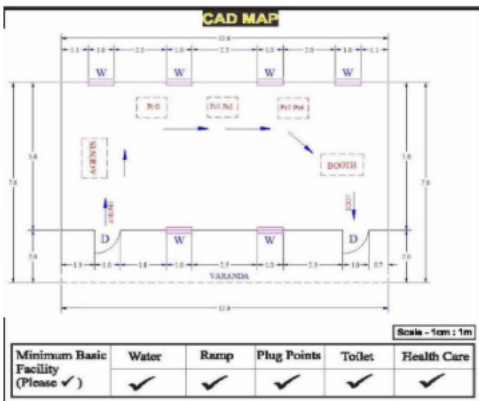

Nazri Naksha

Google Map View

Polling Station Building Front View

Polling Station Front View

Cad View

Key MAP View